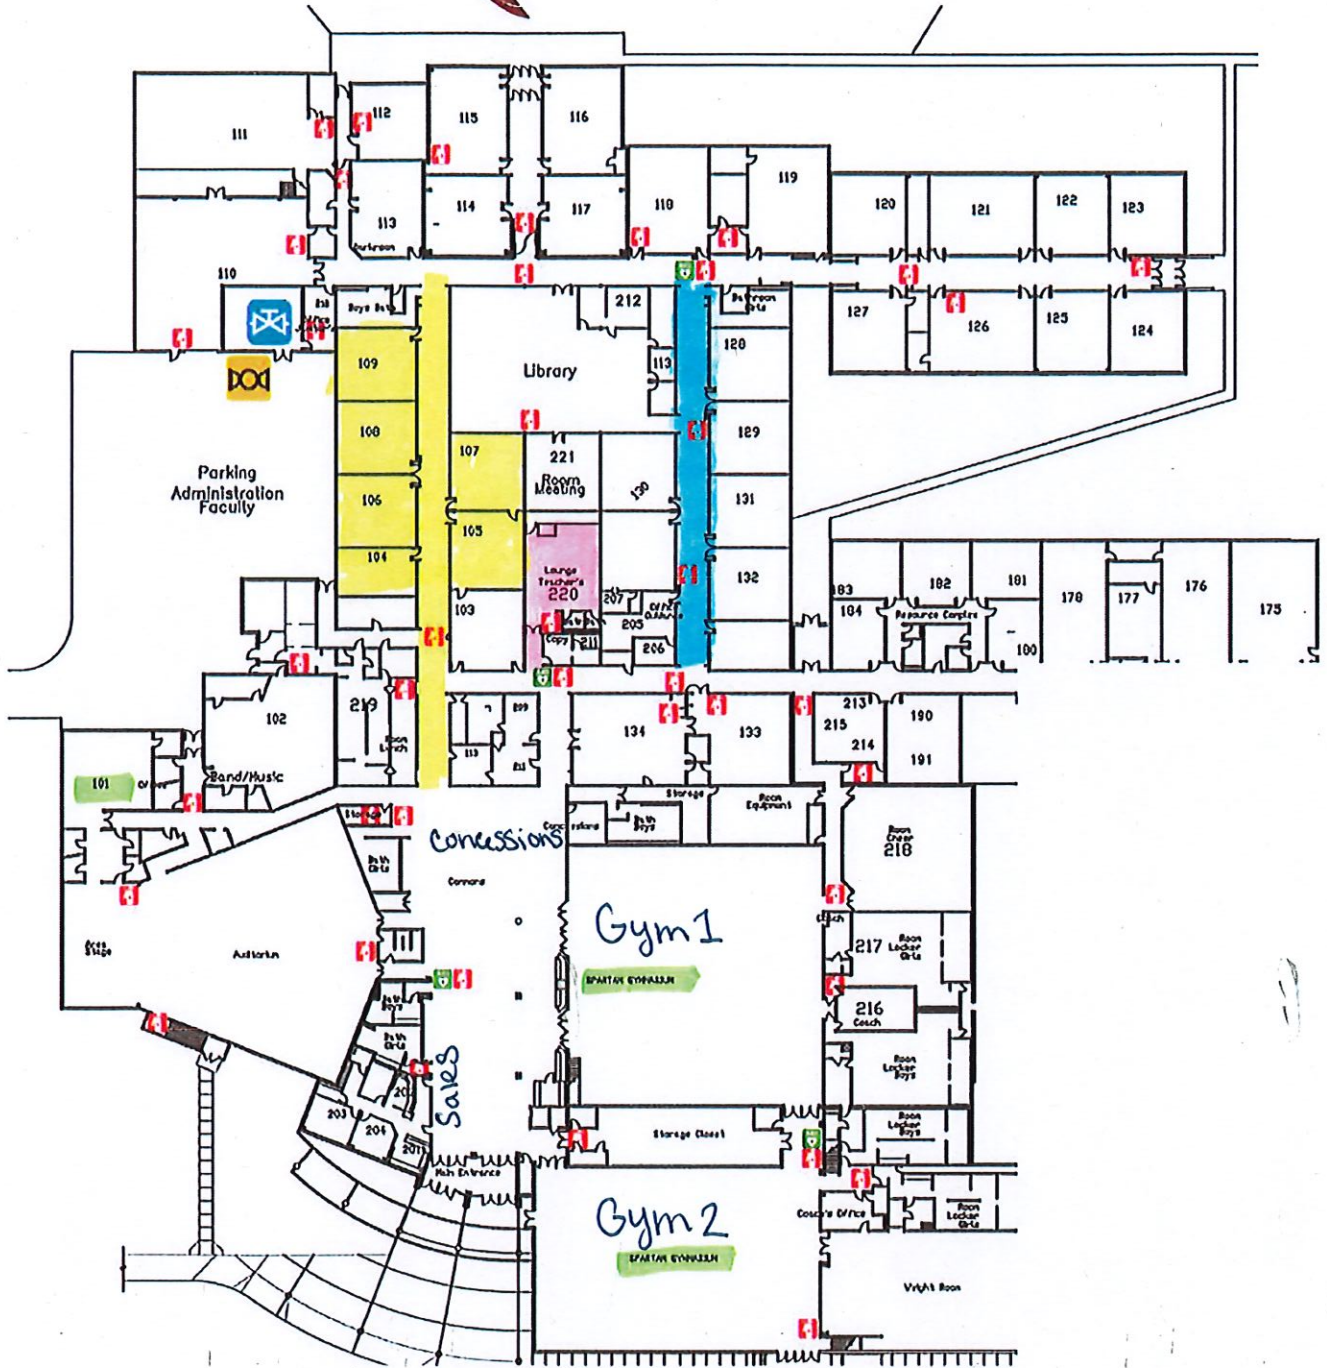

SPEARFISH HIGH SCHOOL

-  Fire Extinguisher
-  AED
-  Water Shutoff
-  Natural Gas Shutoff

-  = Challenge Rooms
-  = Instant Challenge
-  = Prop storage
-  = Appraiser Lounge